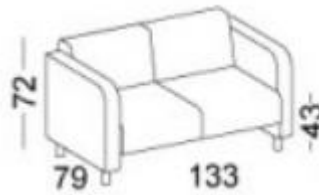

DROMEAS

OLYMPIA

Frame

Wood lined with foam
and choice wallpaper

Cushions

Cast high density foamed
polyurethane with
upholstery trim

Feet

Steel tube of circular cross
section $\varnothing 40\text{mm}$ and 2mm thick.
Nickel-plated

<https://www.dromeas.gr/>

OLYMPIA sofas are available in three sizes. One-seater (armchair), two-seater and three-seater. They can be combined in a variety of ways depending on the needs of each site.

DROMEAS

Dimensions

One-seater

two-seater

three-seater

COLOR CHART

CERTIFICATES

<https://www.dromeas.gr/>