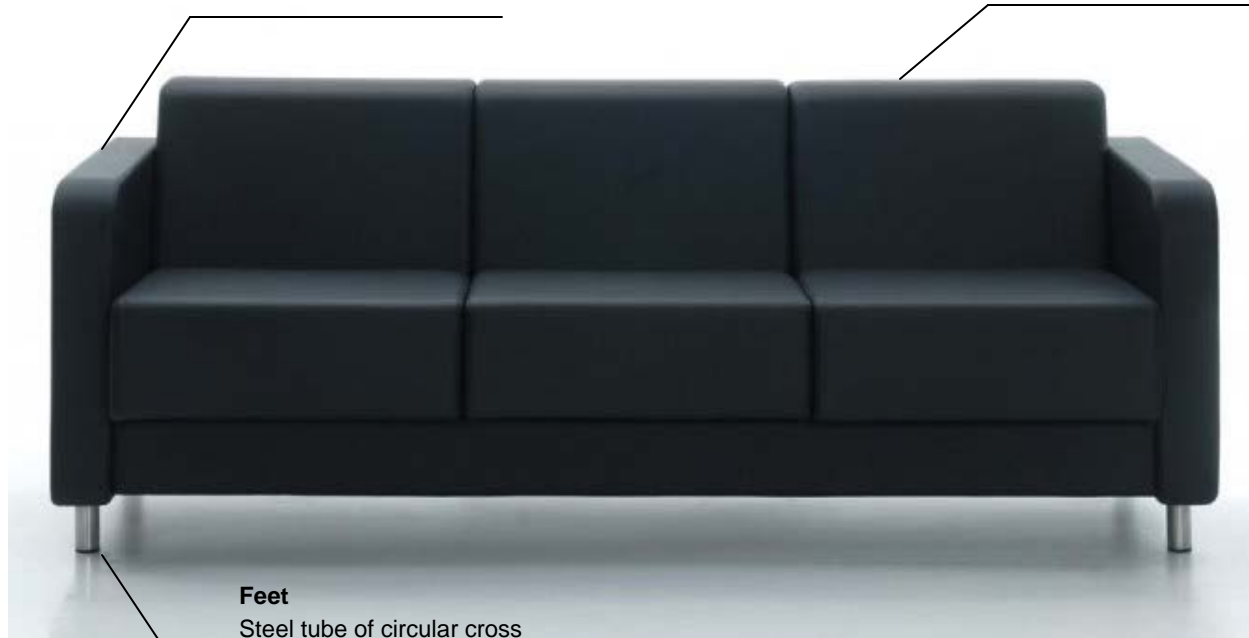

DROMEAS

OLYMPIA

Frame

Wood lined with foam
and choice wallpaper

Cushions

Cast high density foamed
polyurethane with
upholstery trim

Feet

Steel tube of circular cross
section $\varnothing 40\text{mm}$ and 2mm thick.
Nickel-plated

<https://www.dromeas.gr/>

OLYMPIA sofas are available in three sizes. One-seater (armchair), two-seater and three-seater. They can be combined in a variety of ways depending on the needs of each site.

DROMEAS

Dimensions

One-seater

two-seater

three-seater

COLOR CHART

CERTIFICATES

<https://www.dromeas.gr/>