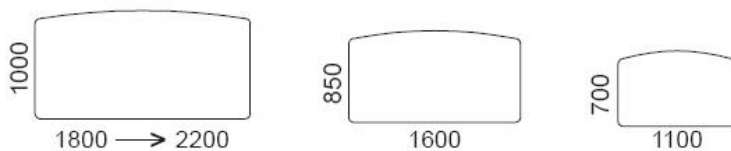

DROMEAS

EURO ONE

DIMENSIONS (Fixed height 730mm)

<https://www.dromeas.gr/>

The Euro One management line was designed for people with high demands on their workplace. Stylish proposal that reflects prestige and supremacy.