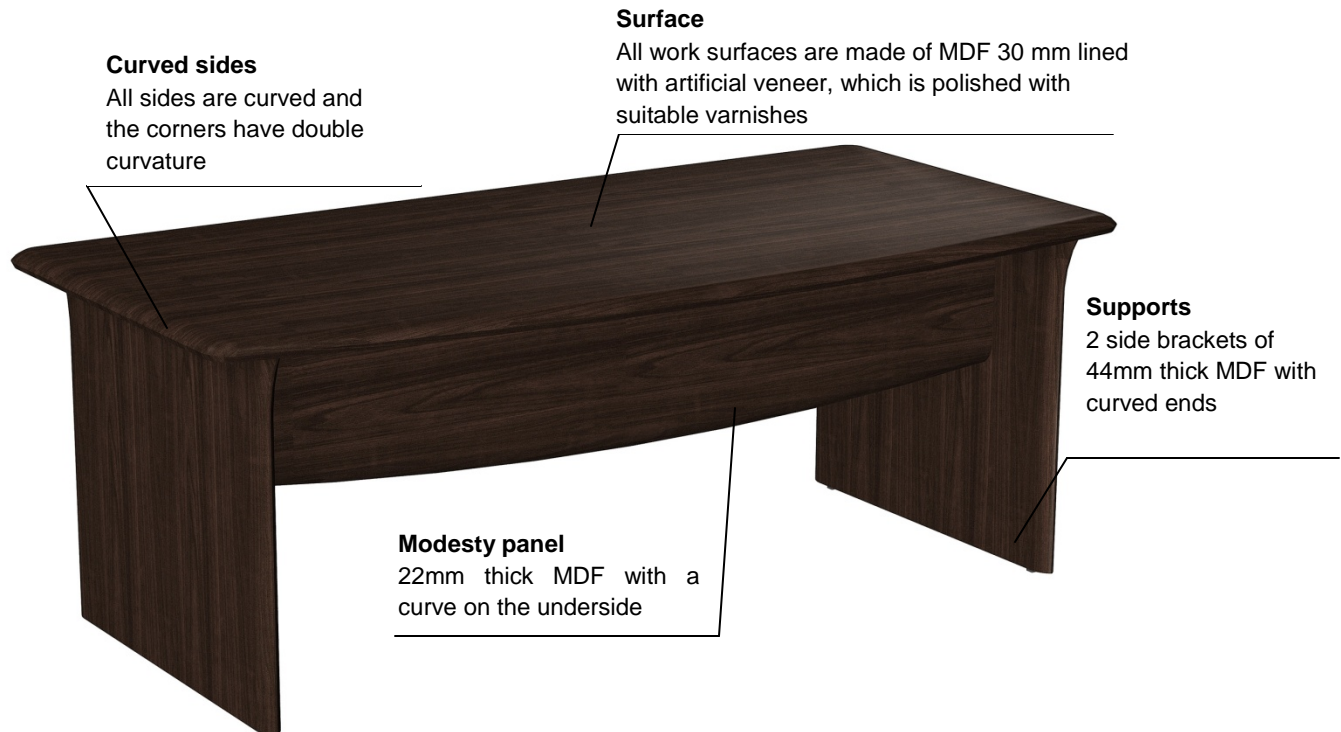

DROMEAS

EURO ONE

DIMENSIONS (Fixed height 730mm)

<https://www.dromeas.gr/>

The Euro One management line was designed for people with high demands on their workplace. Stylish proposal that reflects prestige and supremacy.

COLOR CHART:

Veneer colors

CERTIFICATES:

EN 527-1:00
EN 527-2:04
EN 527-3:03