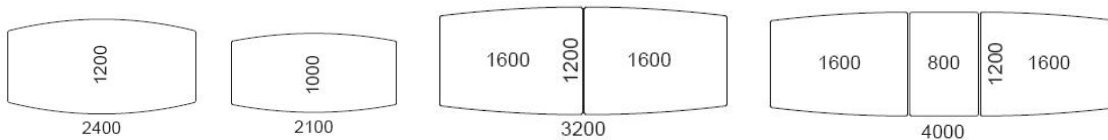

DIMENSIONS

<https://www.dromeas.gr/>