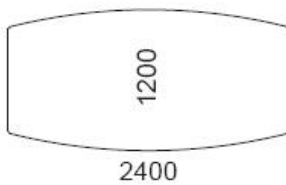

## SLIM conference with glass surface

---

**Frame**  
INOX  $\varnothing$ 60mm and  
2mm thick. Fixed  
height 730mm

**Glass Surface**  
Painted and transparent extra  
clear securit, chemical safety  
sandblasting. Thickness 12mm

### DIMENSIONS

<https://www.dromeas.gr/>

**SLIM conference with melamine surface**

**DIMENSIONS**