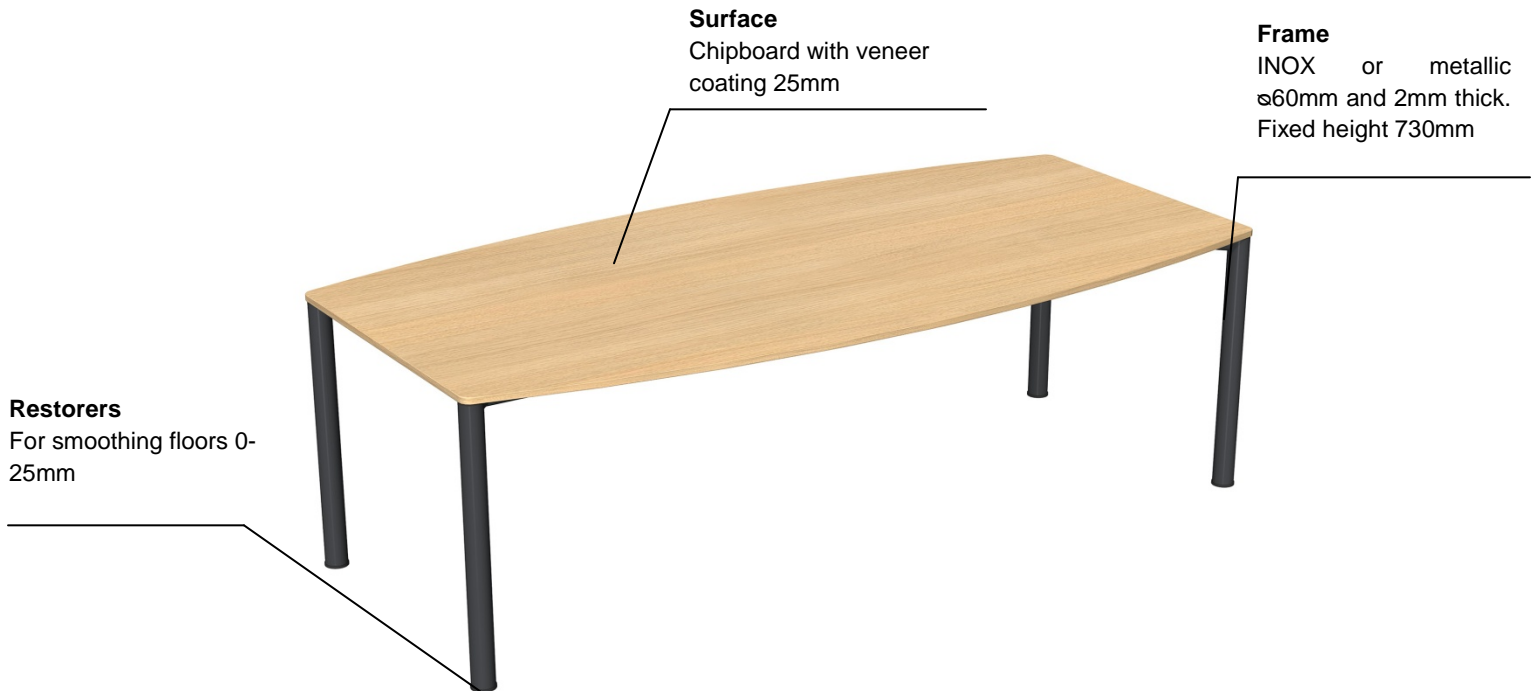

DROMEAS

SLIM conference with veneer surface