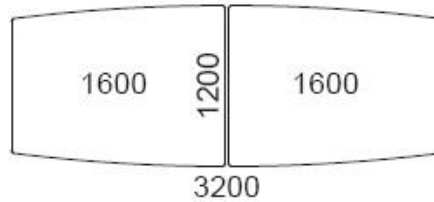

## SLIM conference with glass surface

---

**Frame**  
INOX  $\varnothing$ 60mm and  
2mm thick. Fixed  
height 730mm

**Glass Surface**  
Painted and transparent extra  
clear securit, chemical safety  
sandblasting. Thickness 12mm

### DIMENSIONS

<https://www.dromeas.gr/>

**SLIM conference with melamine surface**

**DIMENSIONS**