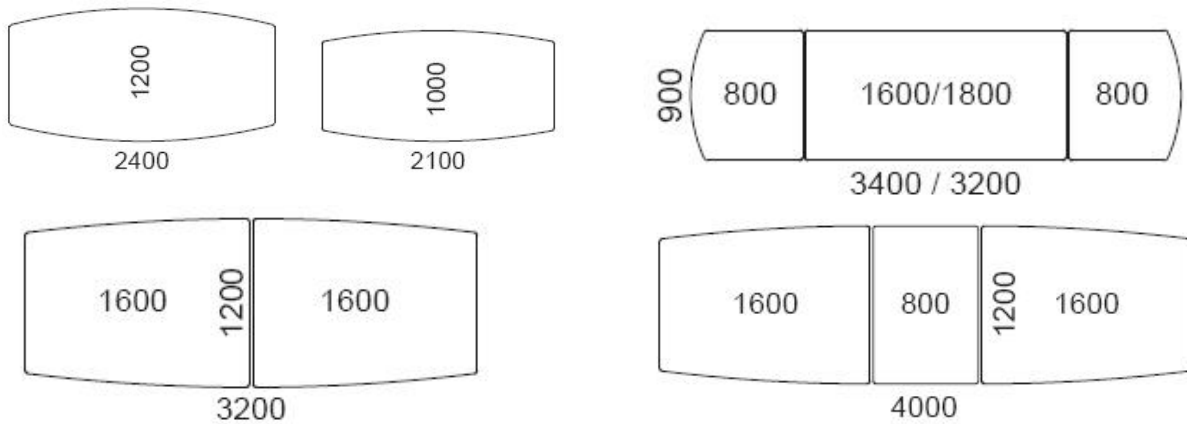

## SLIM conference with glass surface

---

**Frame**  
INOX  $\varnothing$ 60mm and  
2mm thick. Fixed  
height 730mm

**Glass Surface**  
Painted and transparent extra  
clear securit, chemical safety  
sandblasting. Thickness 12mm

### DIMENSIONS

<https://www.dromeas.gr/>

**SLIM conference with melamine surface**

**DIMENSIONS**

### DIMENSIONS

<https://www.dromeas.gr/>