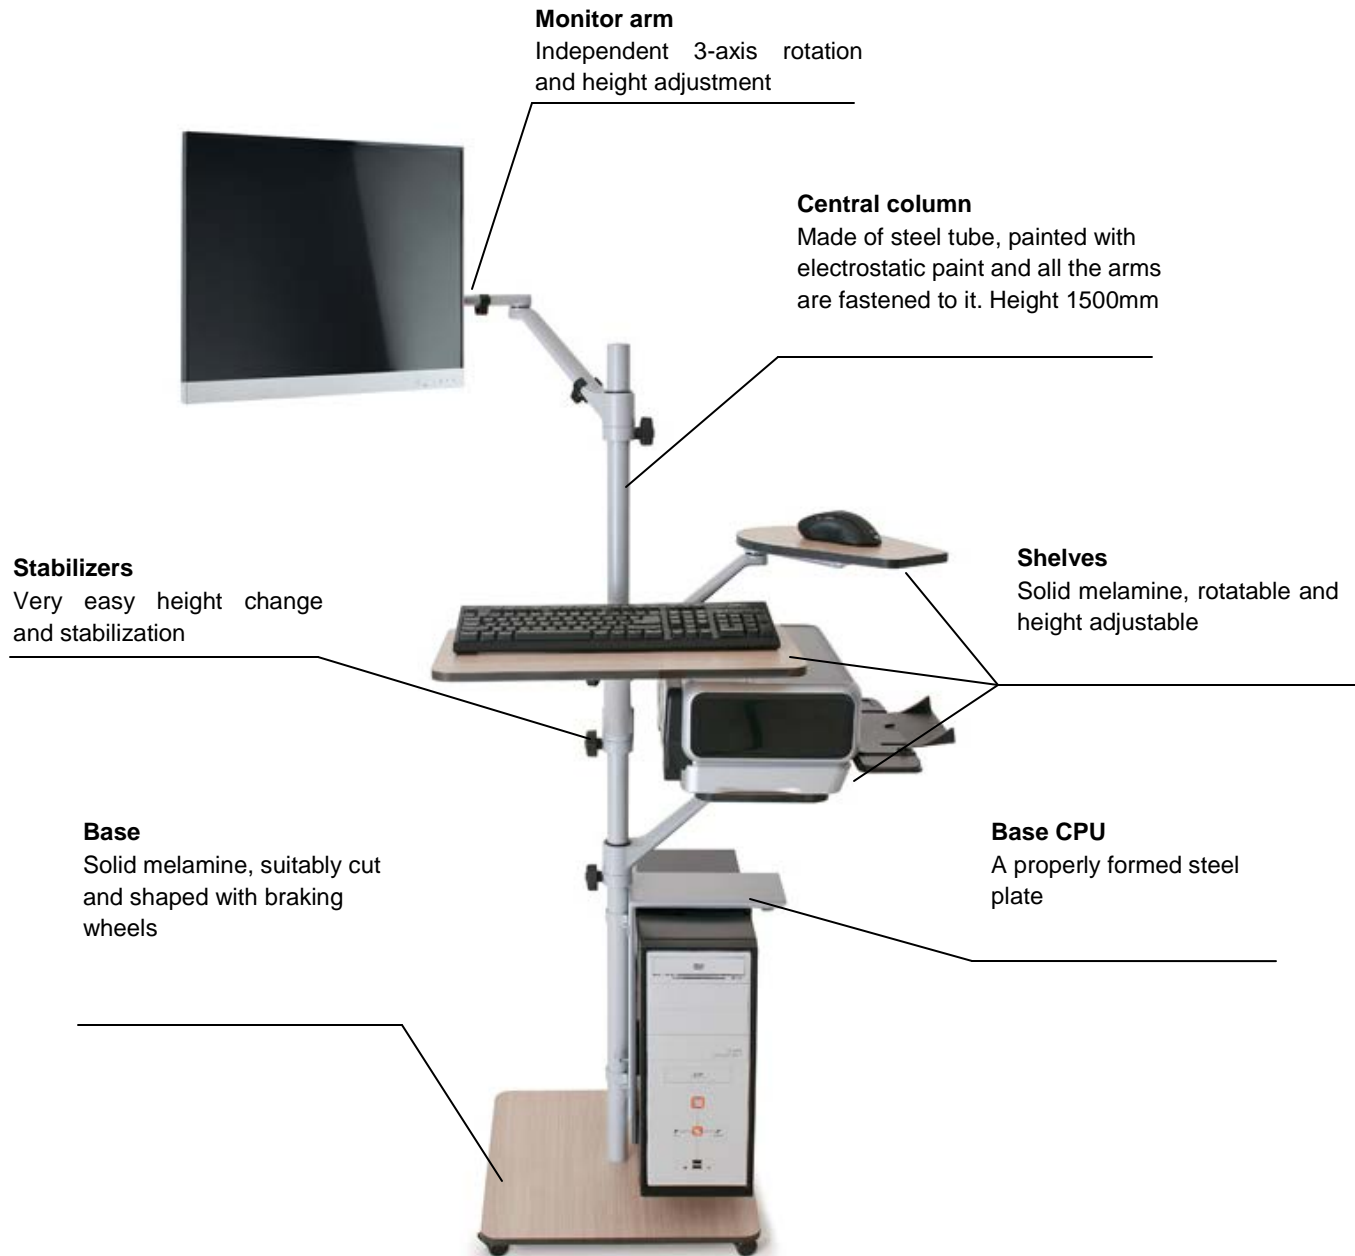

DROMEAS

PC TREE

<https://www.dromeas.gr/>